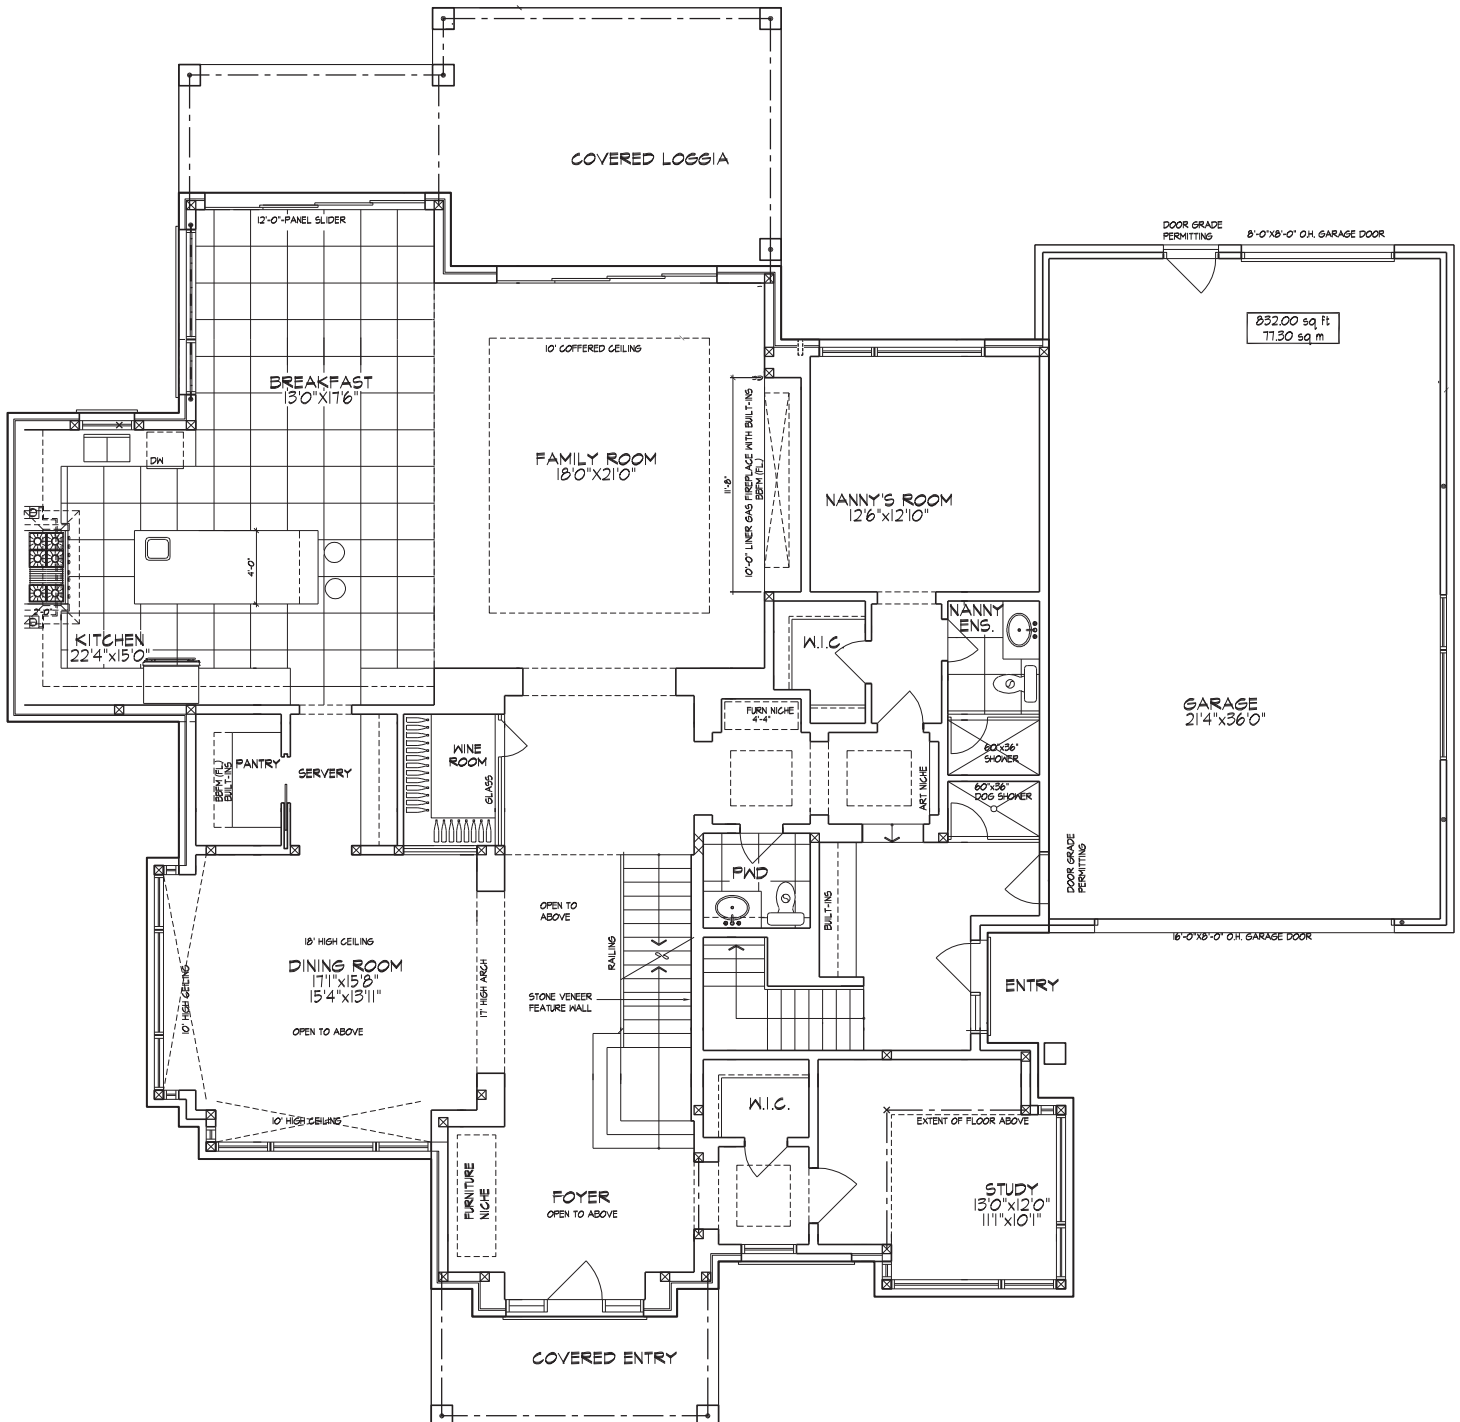

## 15 Shady Lane Court, Mississauga | Main Floor 2704 sq.ft.

## 15 Shady Lane Court, Mississauga | Second Floor 2345 sq.ft.

15 Shady Lane Court, Mississauga | Basement Floor 2704 sq.ft.